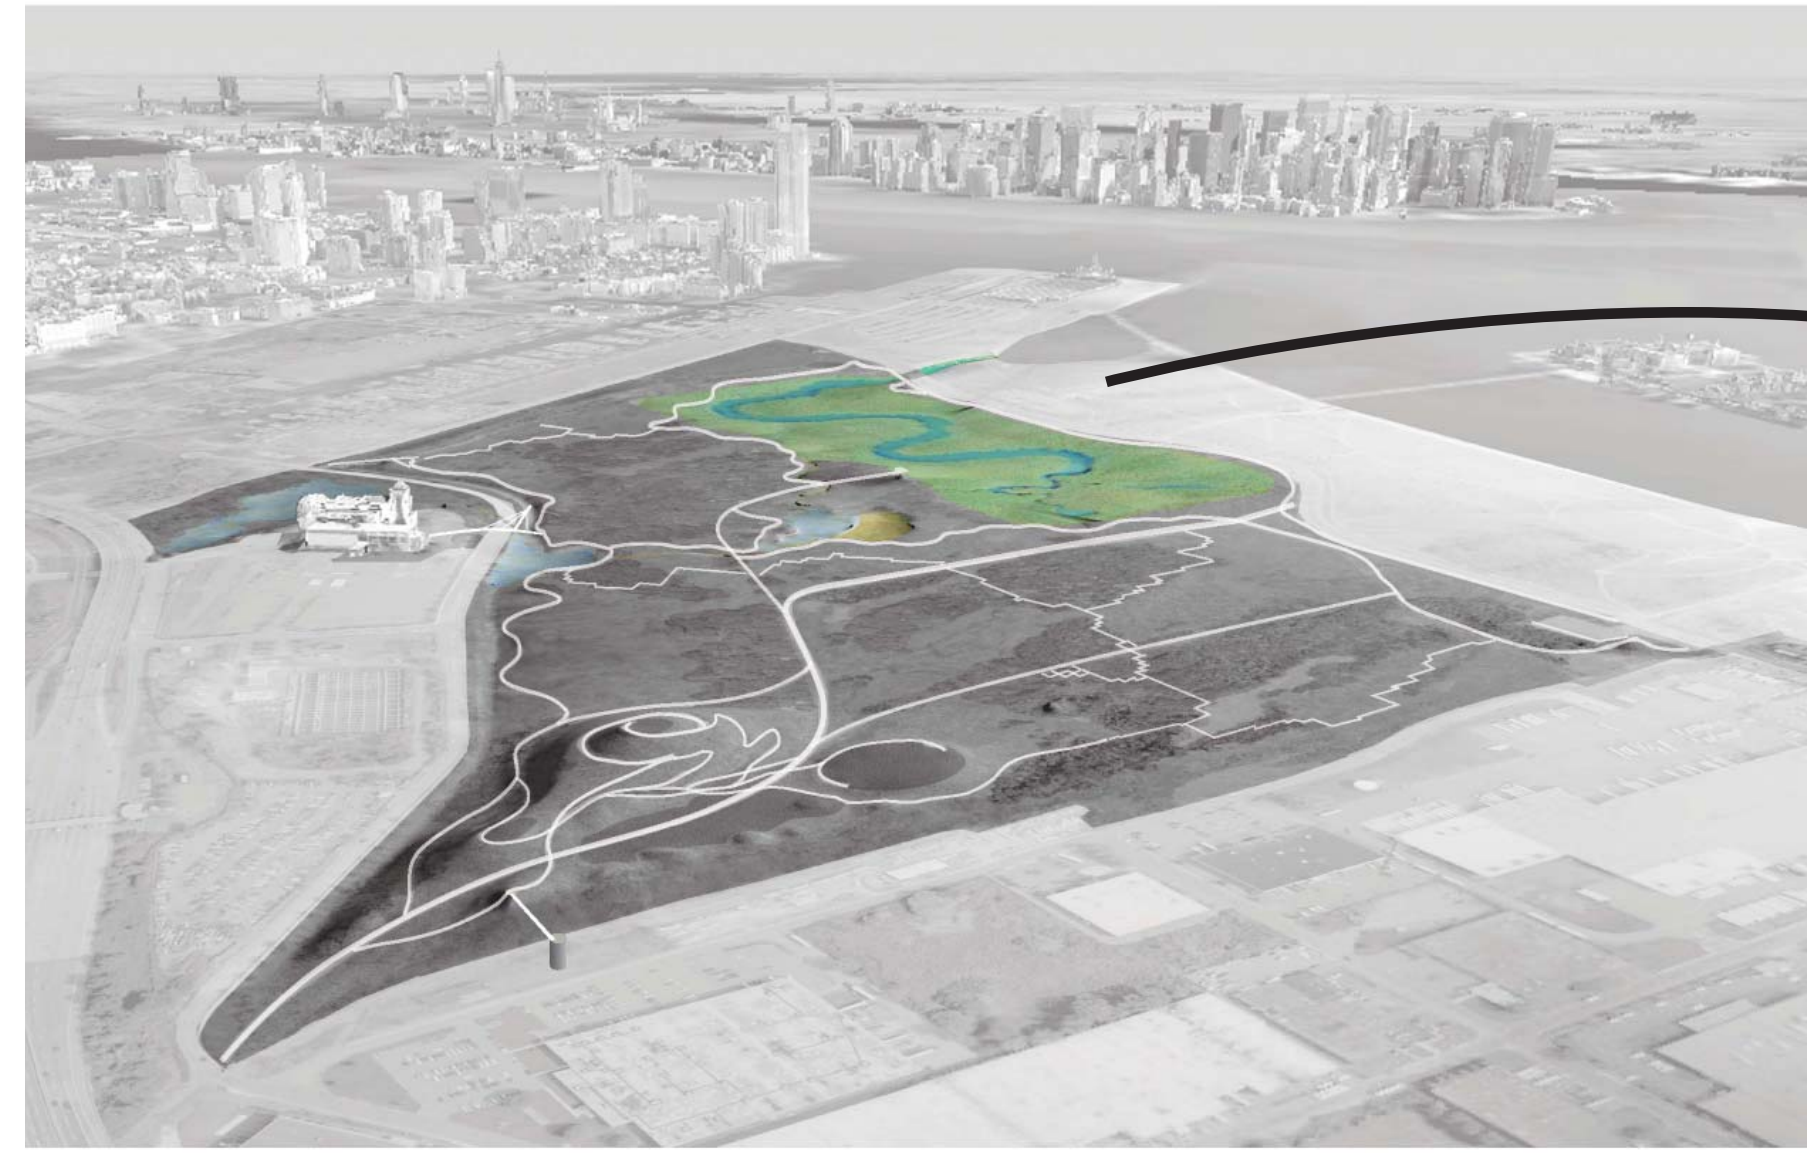

LIBERTY STATE PARK INTERIOR | liberty hills

middle meadow

observatory

wet meadow

woodland walk

maritime grassland

labyrinth