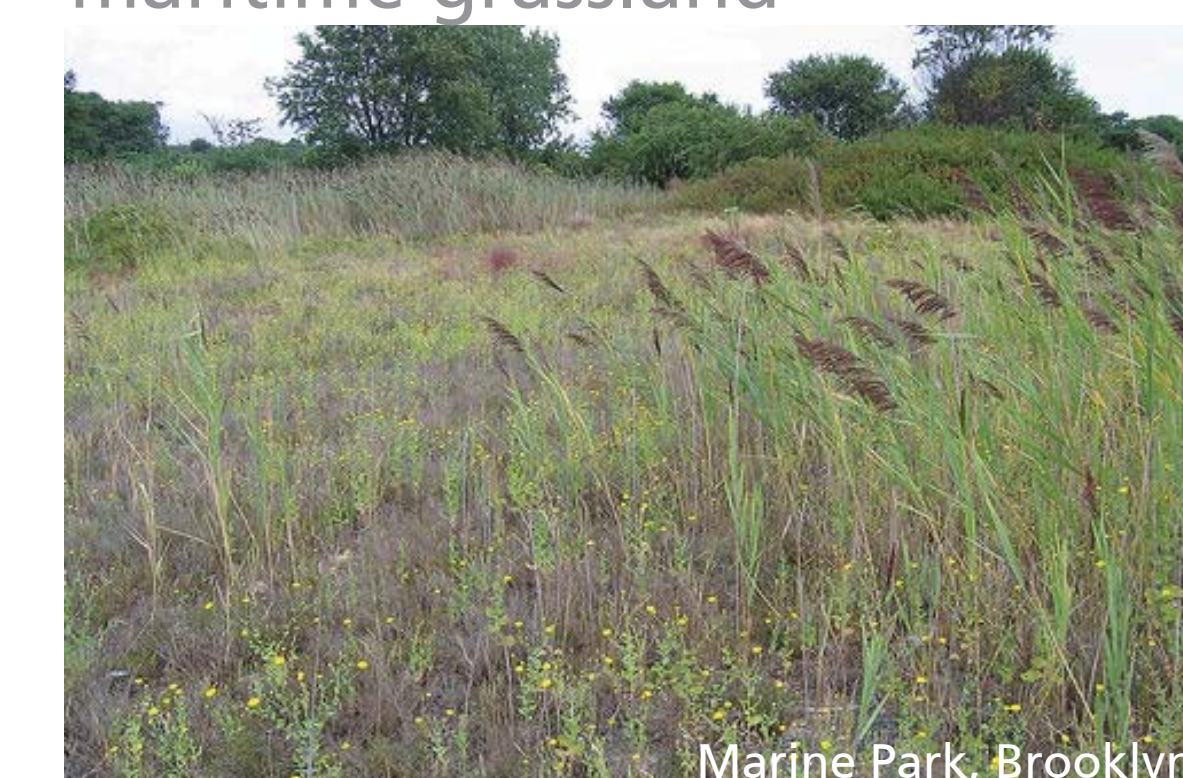

LIBERTY STATE PARK INTERIOR | liberty hills

middle meadow

observatory

wet meadow

woodland walk

maritime grassland

labyrinth