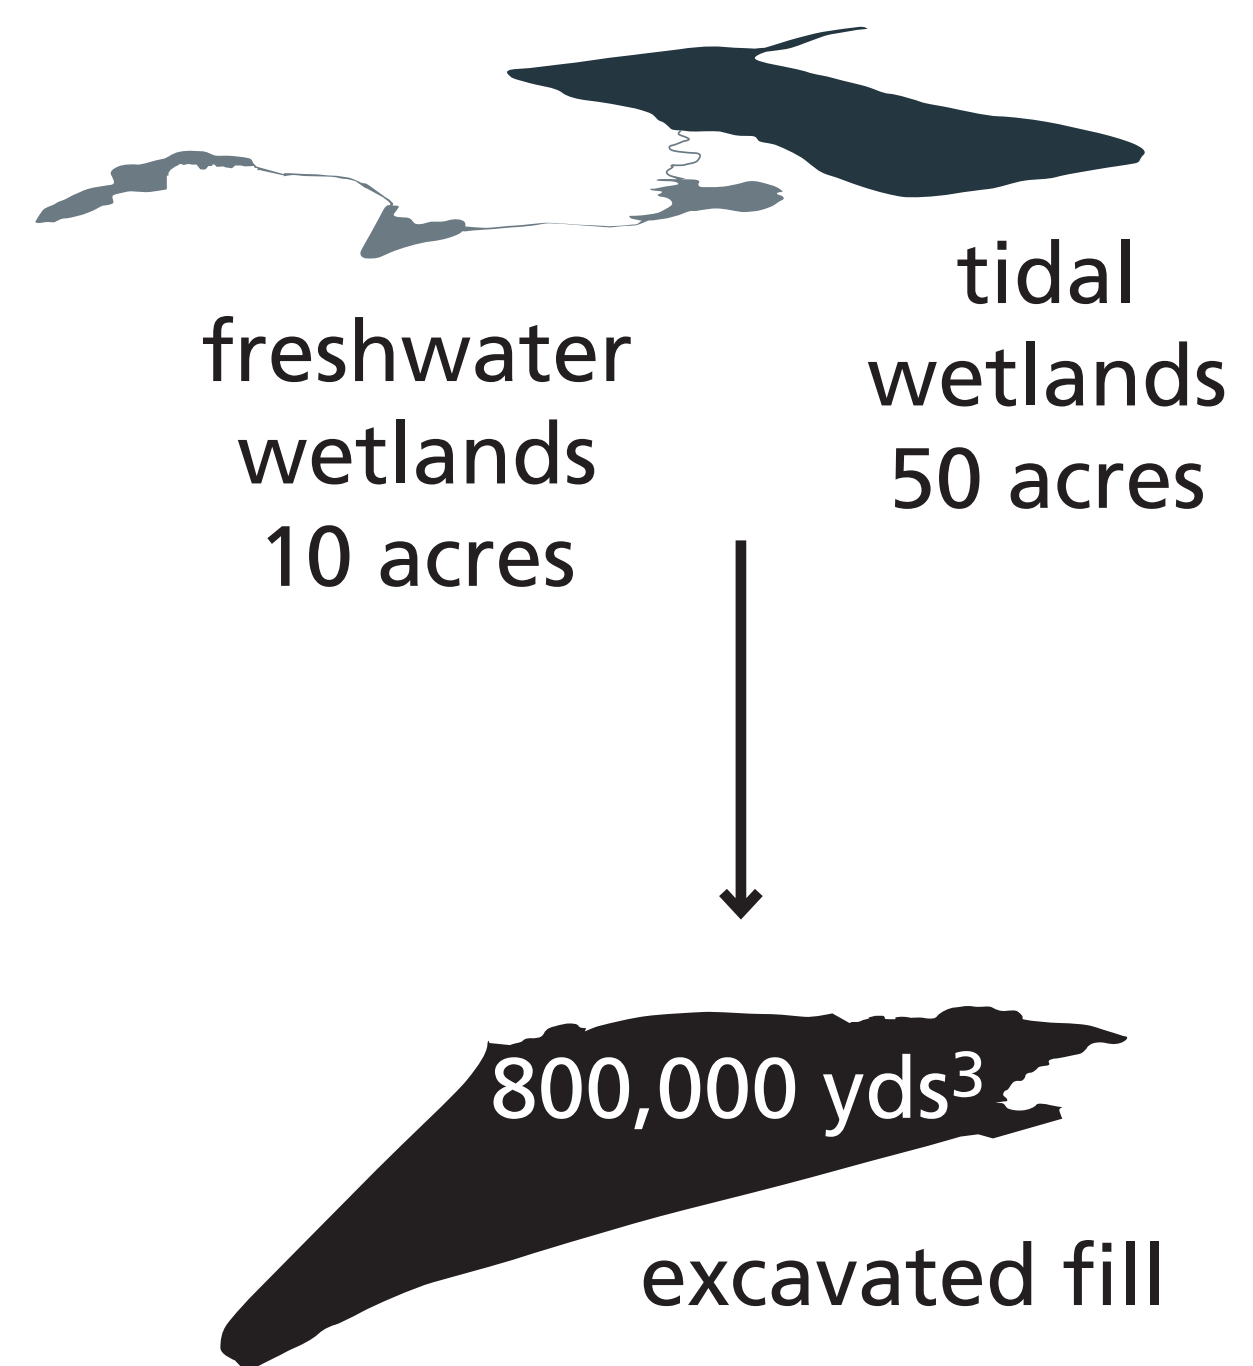

LIBERTY STATE PARK INTERIOR | liberty hills

middle meadow

observatory

wet meadow

woodland walk

maritime grassland

labyrinth