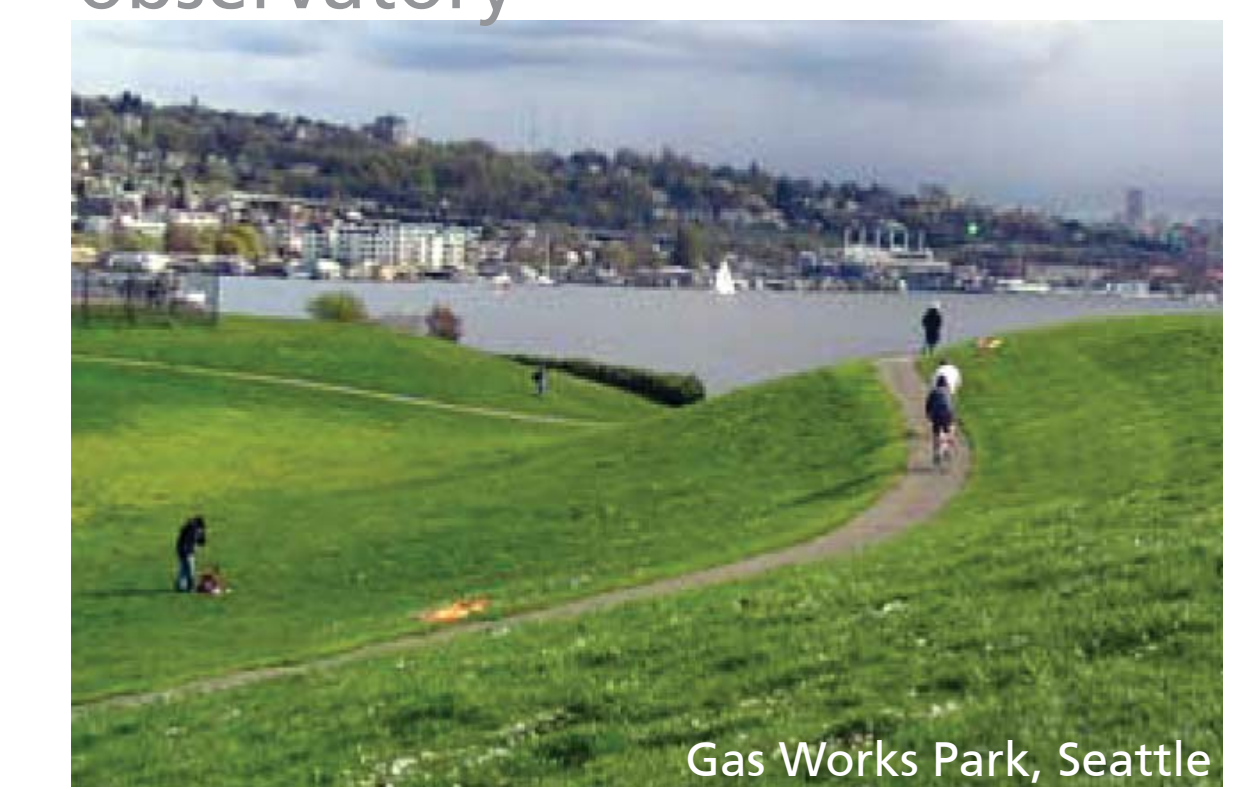

LIBERTY STATE PARK INTERIOR | liberty hills

middle meadow

observatory

wet meadow

woodland walk

maritime grassland

labyrinth